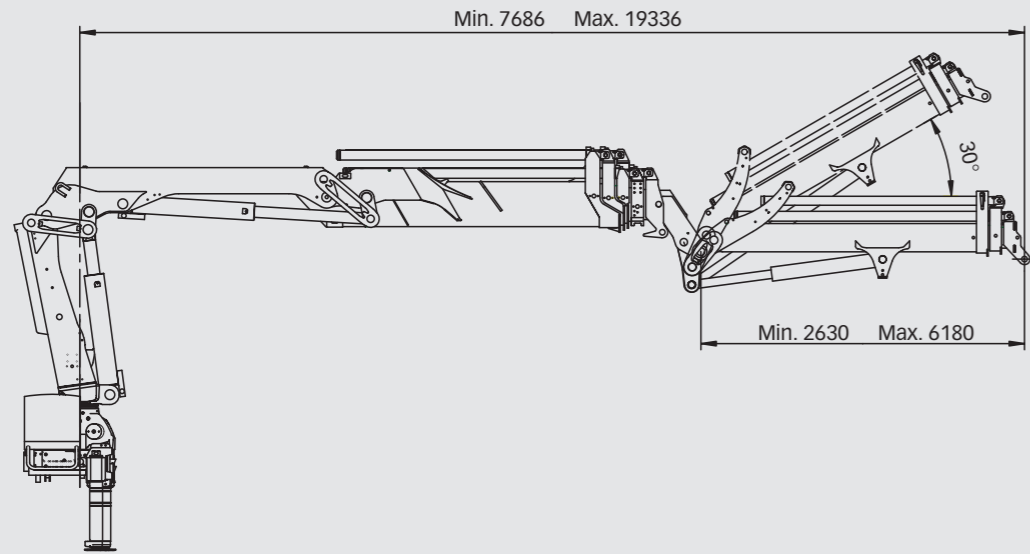

HIAB XS 144 Basic data

> HIAB XS 144 E-4 HiPro jib 45X-2