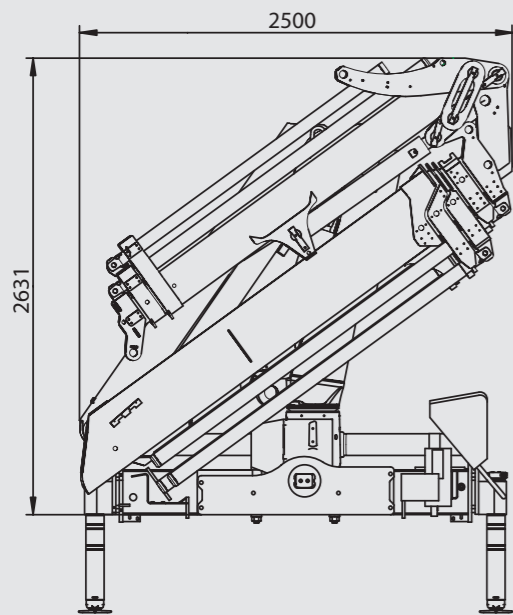

# HIAB XS 144 Basic data

## > HIAB XS 144 E-4 HiPro jib 45X-2

# HIAB XS 144 Range 11-14 tm

Basic data