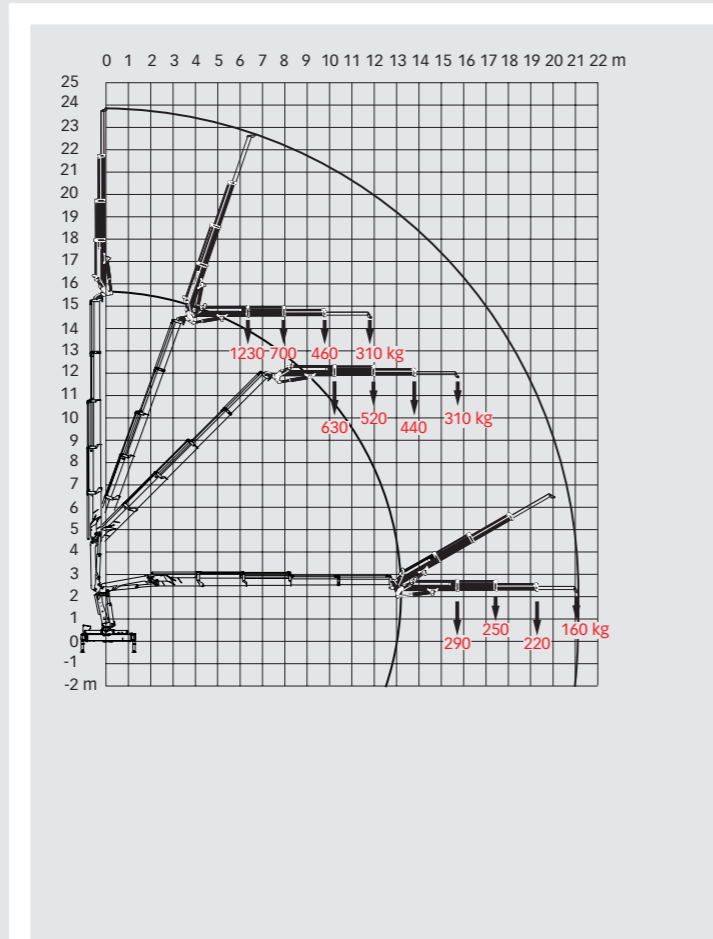

# HIAB XS 144 Basic data

# HIAB XS 144 Range 11-14 tm

Basic data