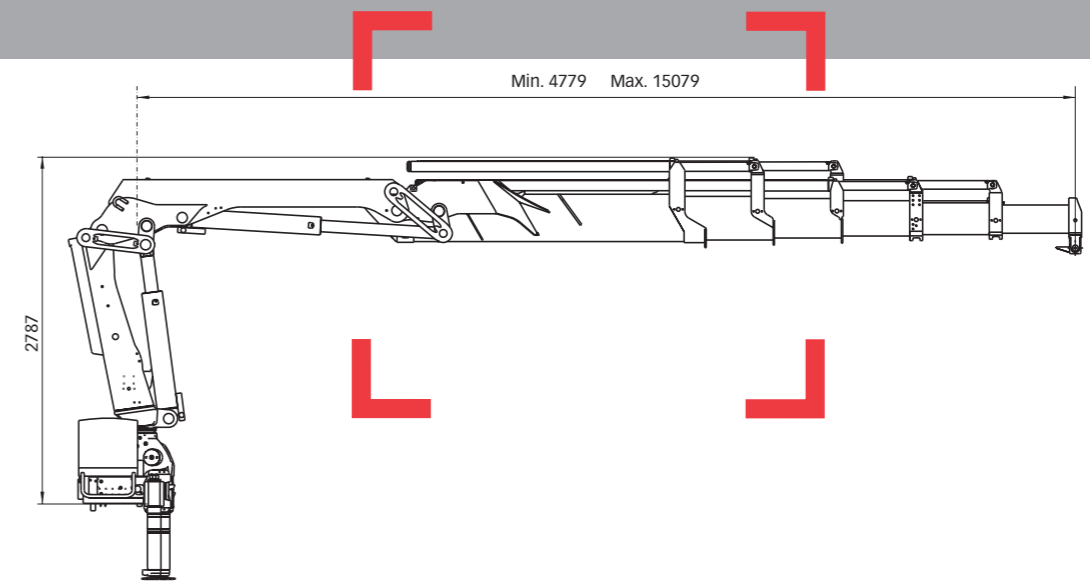

HIAB XS 144 Range 11-14 tm

Basic data

Disclaimer

Hiab cranes have been built to meet the highest standards of safety and service life and have been thoroughly tested. Strength calculations have been carried out in accordance with prEN 13001, in fatigue class S3. Hiab's certified Quality Assurance System complies with the ISO 9001. Some of the items in our literature may be extra equipment. Certain applications may require an official permit. We reserve the right to change technical specifications without prior notice. Hiab cranes produced for EU-countries are CE-marked and comply with the European Standard EN 12999.

BD-144-EN-EU/04/1012

www.hiab.com