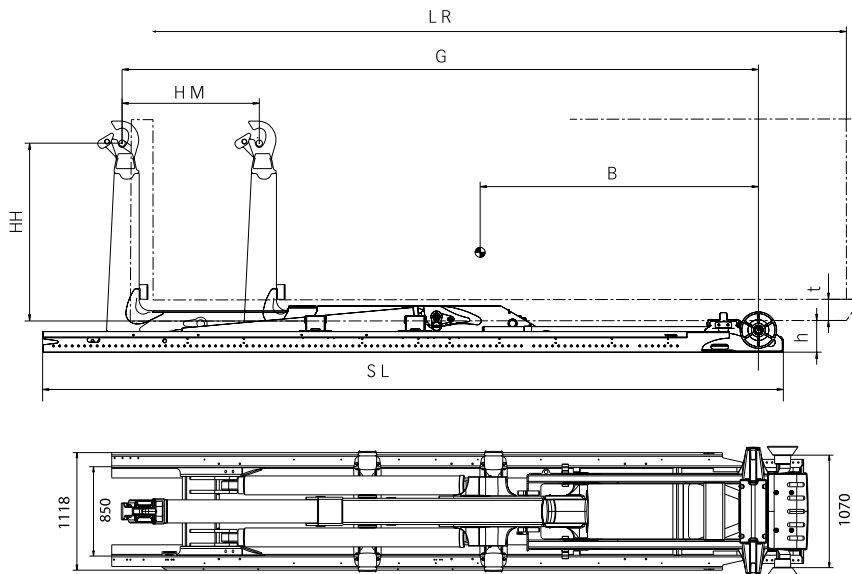

# XR Power range hooklifts

**TECHNICAL INFORMATION**

## TECHNICAL DATA

TYPE	XR26S							
VEHICLE TYPE	4 axle							
GVW OF THE VEHICLE (t)	32							
CAPACITY (t)	26							
G-LENGTH	51	53	56	59	61	63	70	78
SYSTEM WEIGHT (kg) *	2550	2650	2680	2730	2750	2790	3080	3230
TIPPING ANGLE (°)	49	52	52	52	49	46	50	46
MAX. OPERATING PRESSURE (MPa)	30							
RECOMMENDED MAX. OIL FLOW (l/min)	120 (special 150)							

\* Weight includes hydraulic body locking and excludes oil tank and oil

\*\* The subframe length (SL) can be reduced to achieve a final installation length. The minimum installation length depends upon country and control valve position. For an exact installation length dimension please contact your local Hiab Multilift dealer.

## PRIMARY DIMENSIONS

MODEL	XR26S.51	XR26S.53	XR26S.56	XR26S.59	XR26S.61	XR26S.63	XR26S.70	XR26S.78
LR = BODY LENGTH (m) min - max	4,3 - 6,1	4,5 - 6,4	4,5 - 6,6	4,7 - 6,9	4,9 - 7,1	5,1 - 7,3	5,8 - 8,0	6,6 - 8,8
SL = SUBFRAME LENGTH (mm) **	5933	6563	6563	6563	6733	6783	7783	8419
B = CENTRE OF GRAVITY (mm)	2700	2850	2950	3000	3150	3300	3900	4350
G = EXACT G-LENGTH (mm)	5080	5360	5560	5860	6080	6310	6980	7780
HM = HORIZONTAL MOVEMENT (mm)	1100	1100	1300	1450	1450	1450	1450	1450
t = MIN. FREE TUNNEL HEIGHT (body) (mm)	125 (special 105)							
h = INSTALLATION HEIGHT (mm)	270 (special 290)							
HH = HOOK HEIGHT (mm) ***	1570							